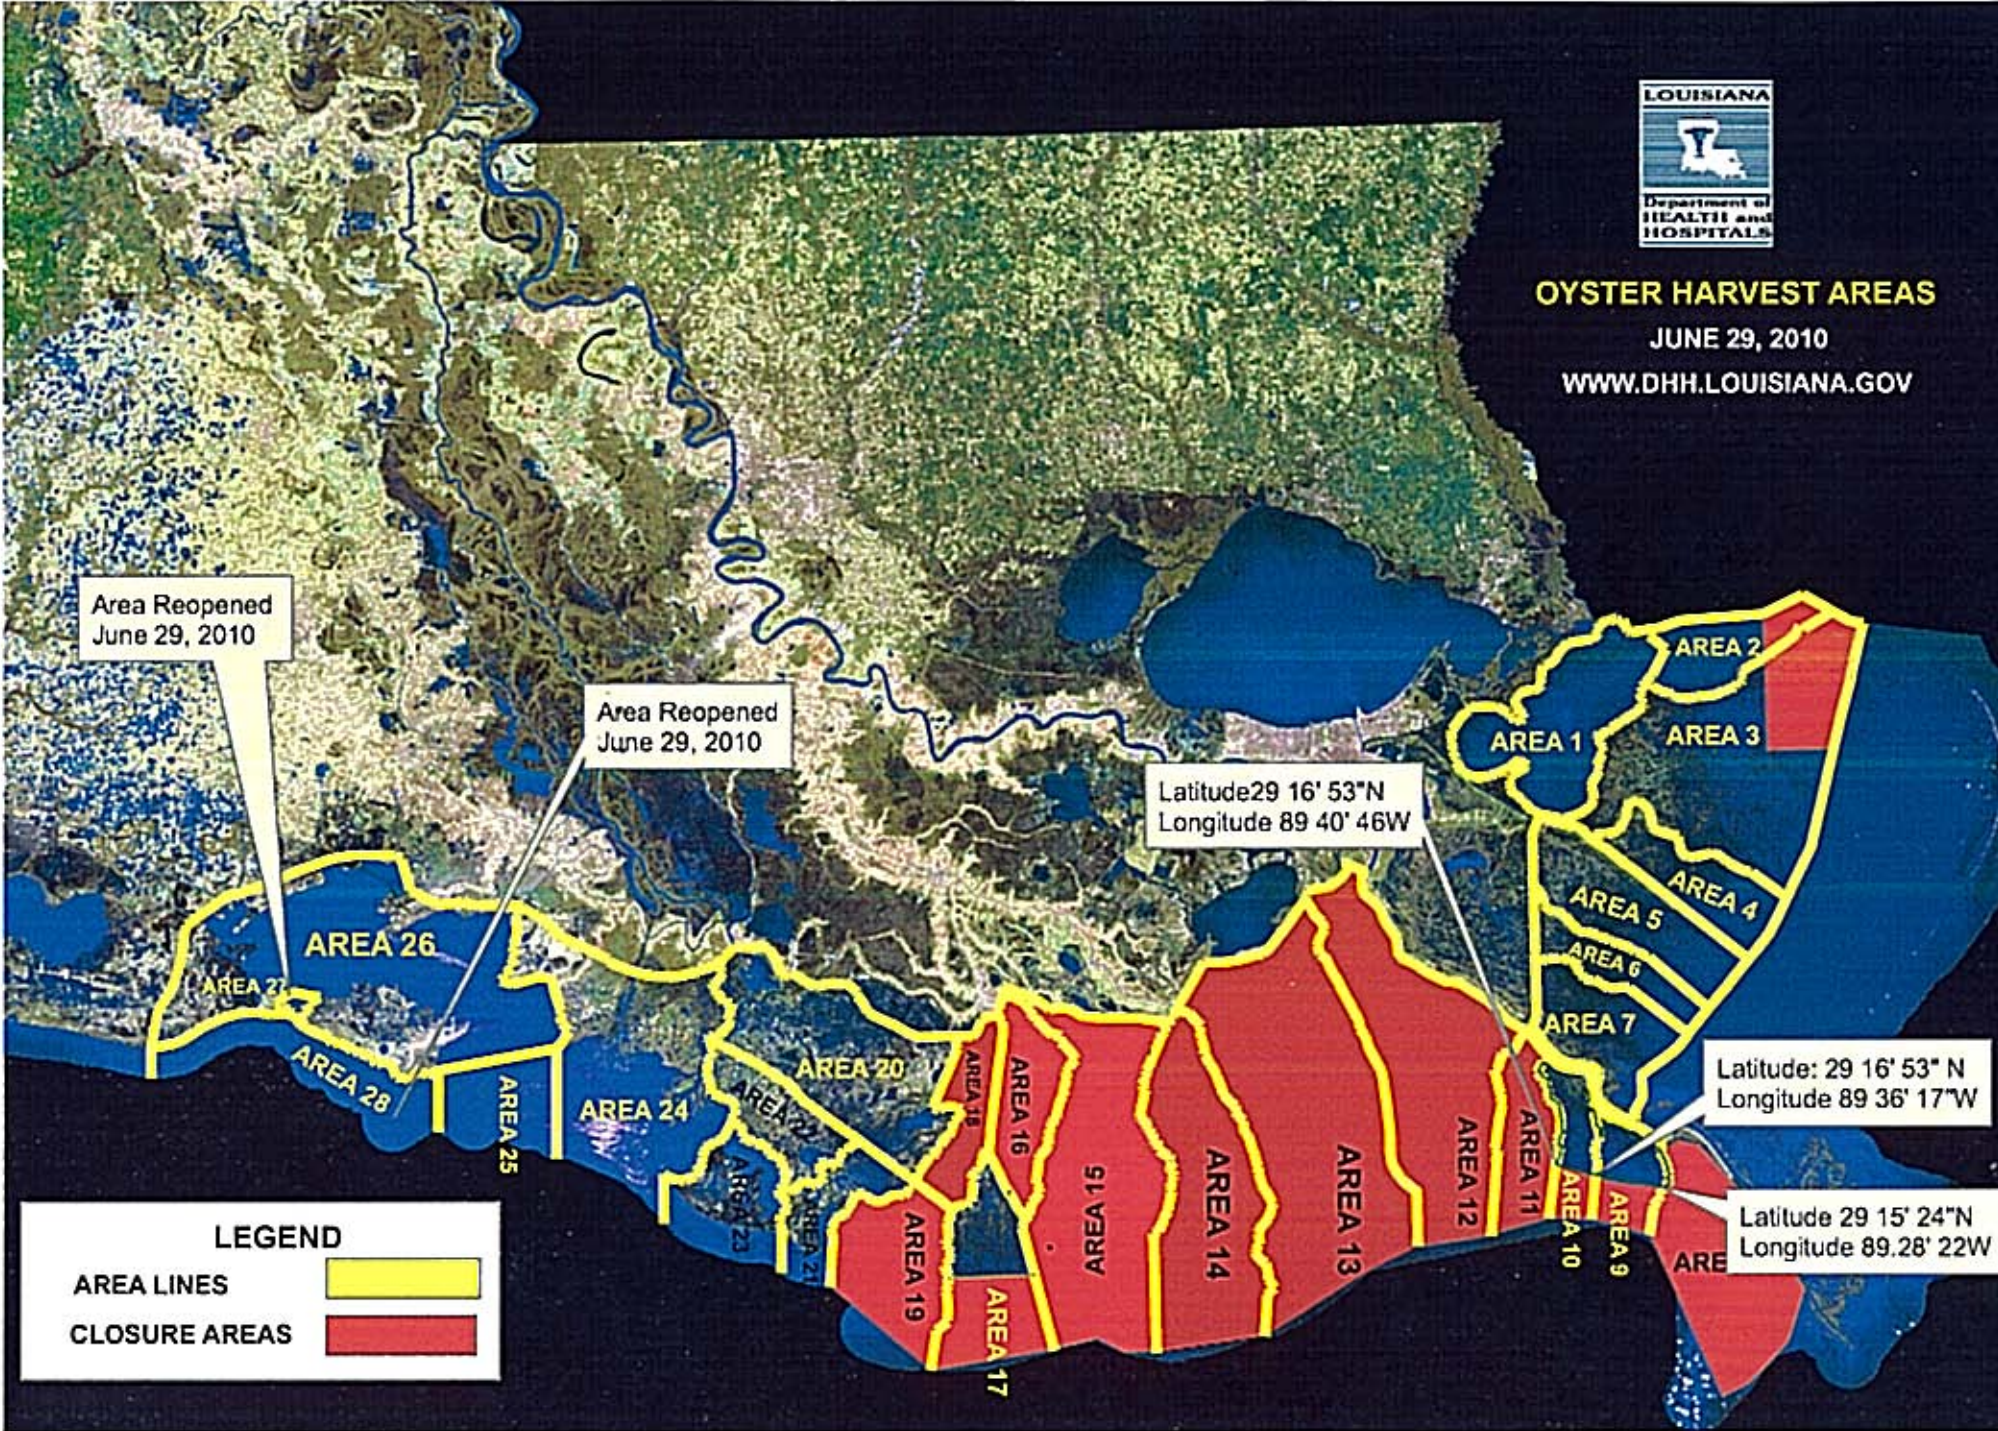

# OYSTER HARVEST AREAS

JUNE 29, 2010

[WWW.DHH.LOUISIANA.GOV](http://WWW.DHH.LOUISIANA.GOV)

**LEGEND**

AREA LINES	
CLOSURE AREAS	