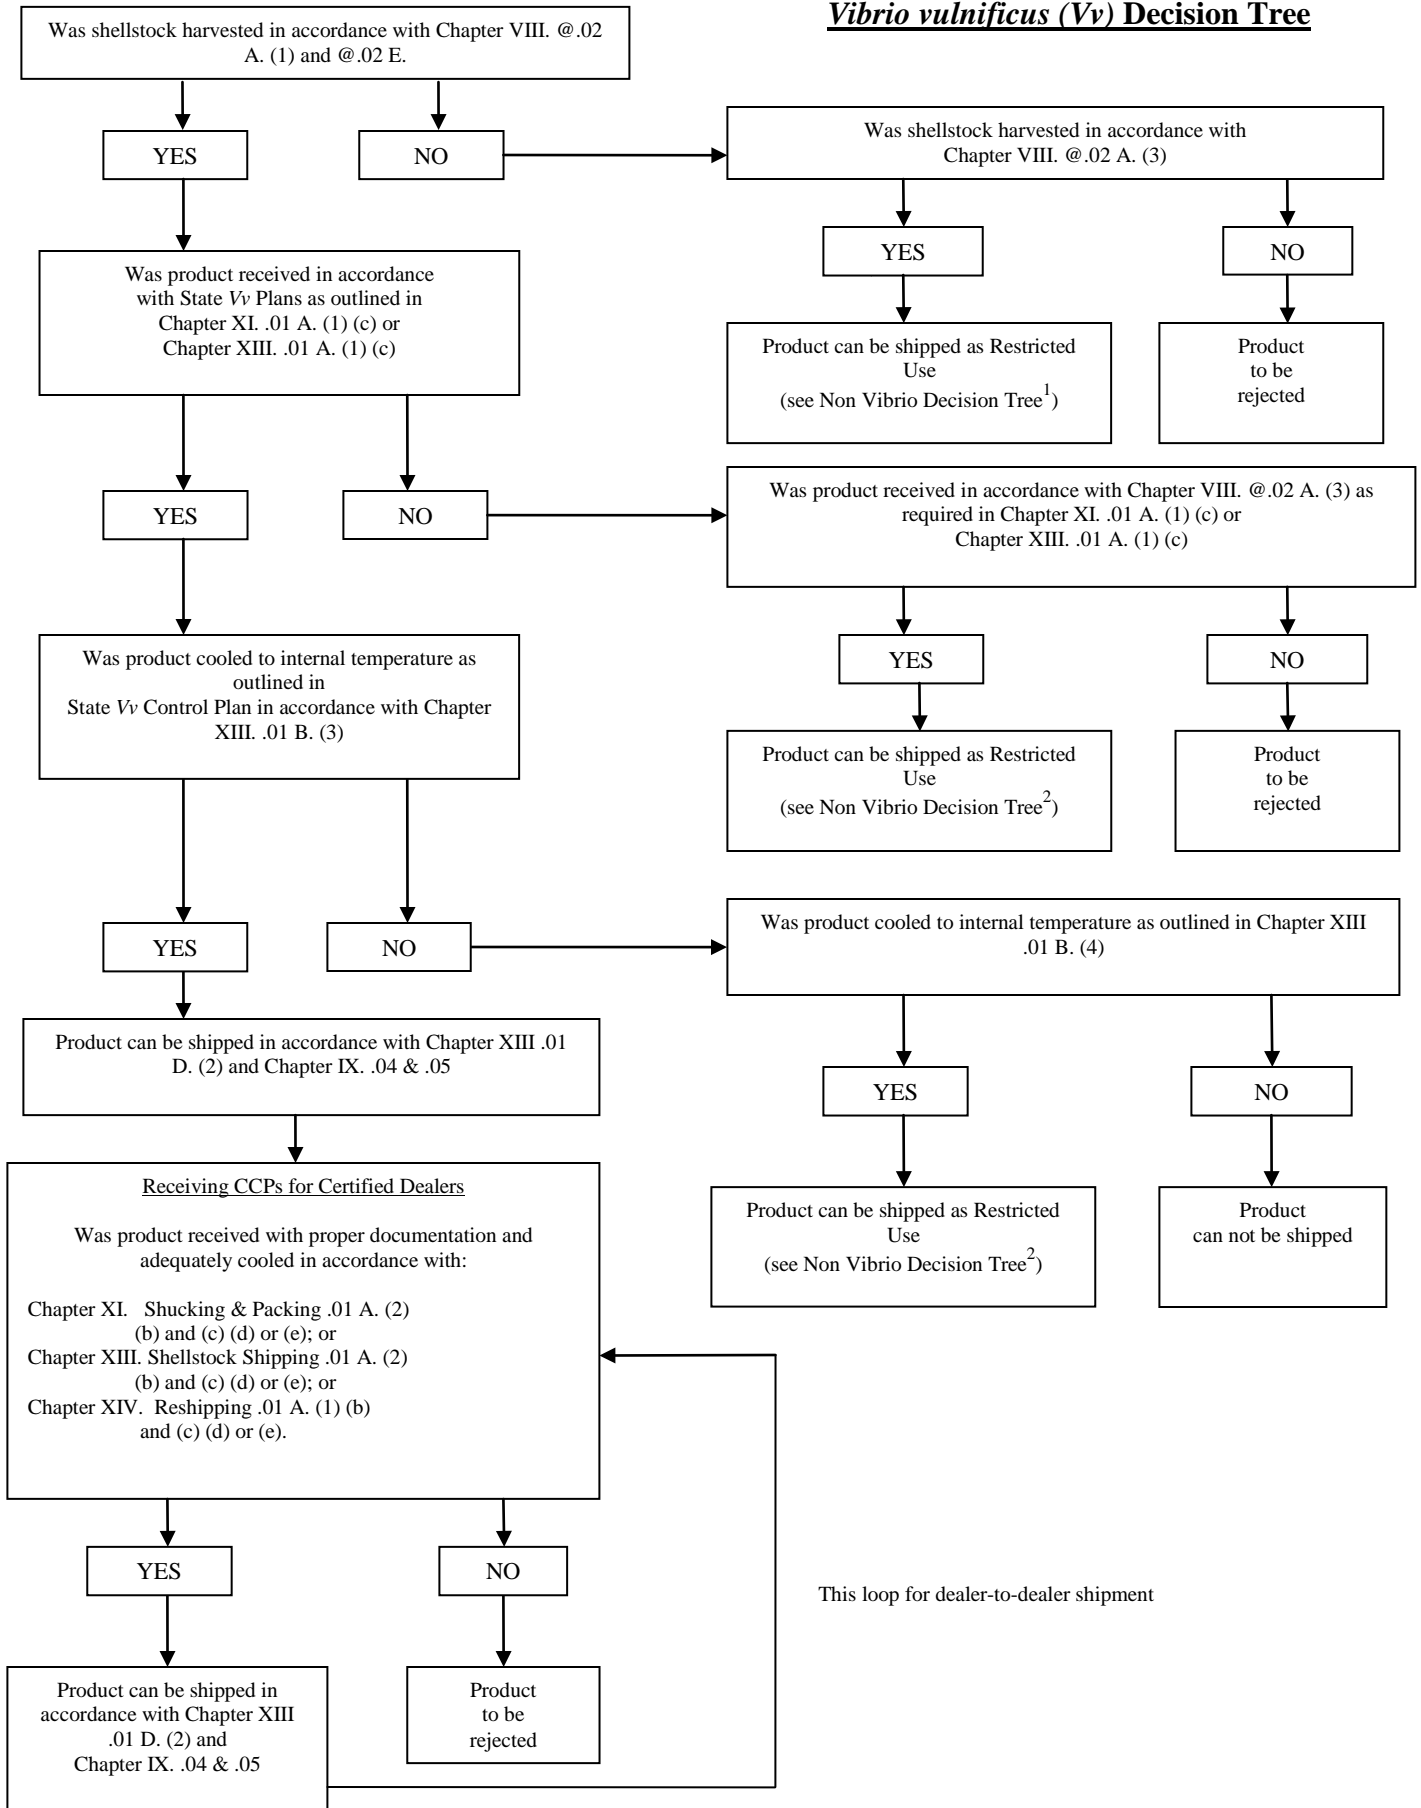

Vibrio vulnificus (Vv) Decision Tree

This loop for dealer-to-dealer shipment

***Vibrio parahaemolyticus* (Vp) Decision Tree**